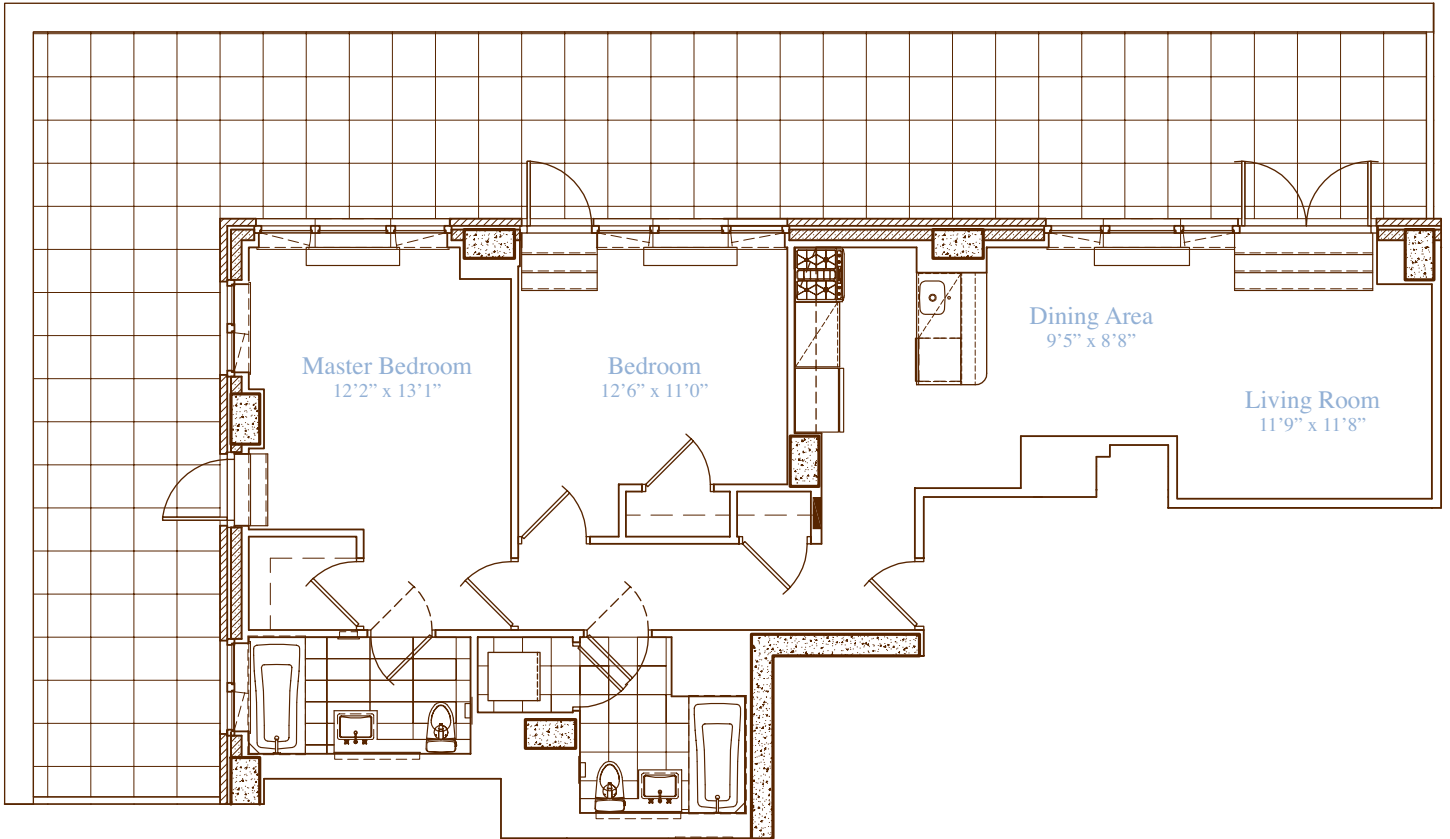

apartment: **Penthouse A**
approximate square footage: **1,100**
bedrooms: 2
bathrooms: 2
closets: 1 walk-in, 3 traditional
terrace approximate square footage: 935

finishes

- Lofted Ceilings
- Hardwood Walnut Floors