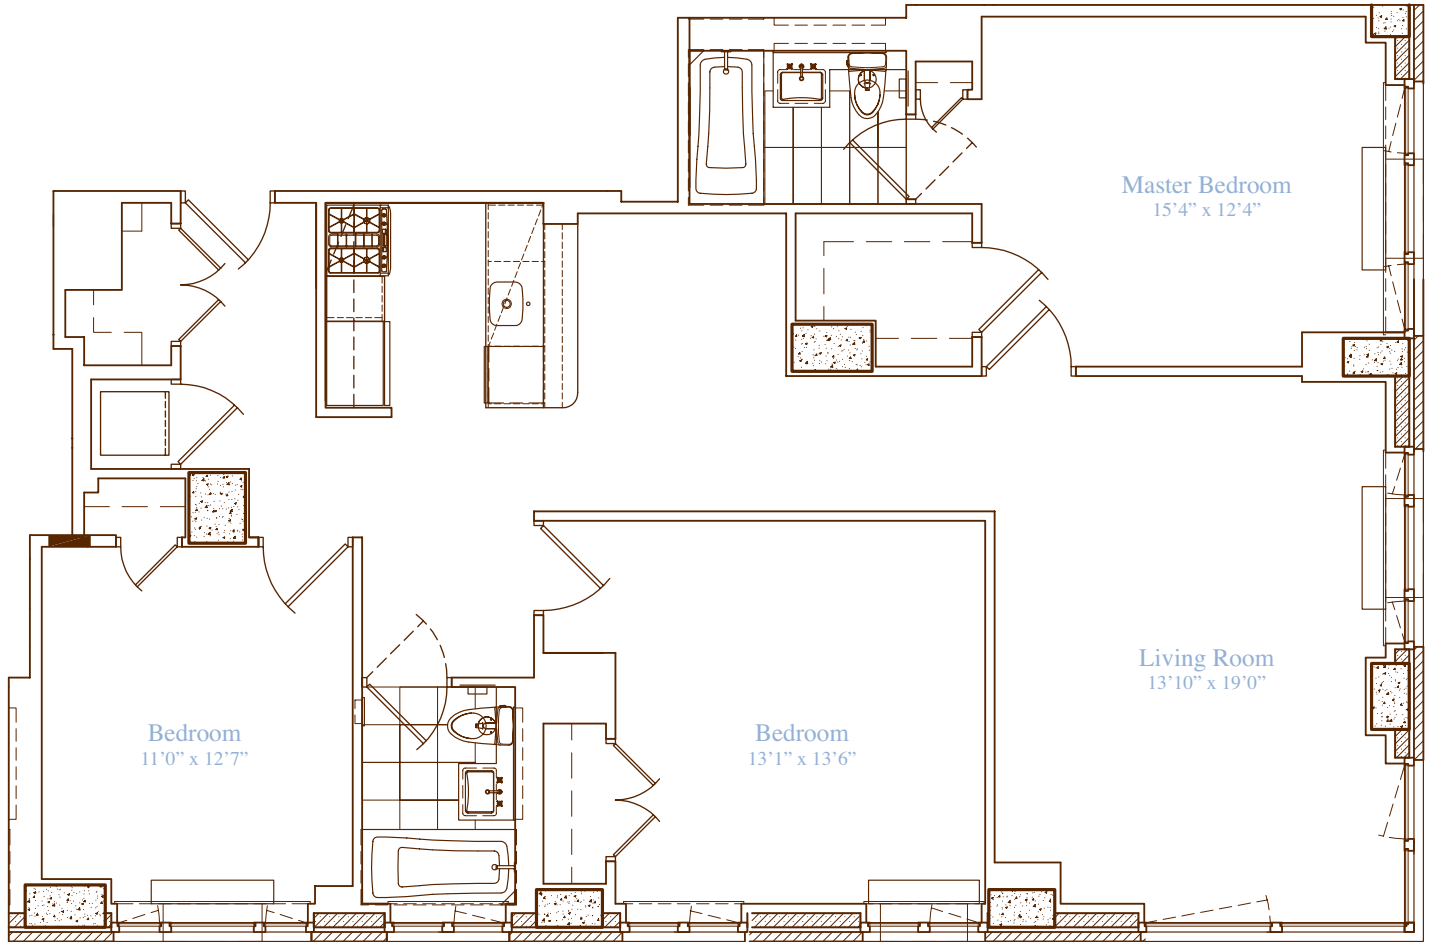

apartment: 15-26 Q
 approximate square footage: 1,446
 bedrooms: 3
 bathrooms: 2
 closets: 2 walk-in, 4 traditional

finishes

- Lofted Ceilings
- Hardwood Walnut Floors

Allmilmö Kitchen

- GE Profile Stainless Steel Appliances
- Caesarstone Countertops
- Bianco Maple Cabinetry

Bathroom

- Italian Porcelain Tile
- Kohler Fixtures
- Allmilmö Bianco Maple Cabinetry

notes

229 West | **SESSANTA**

sessanta60.com | 212.204.0060