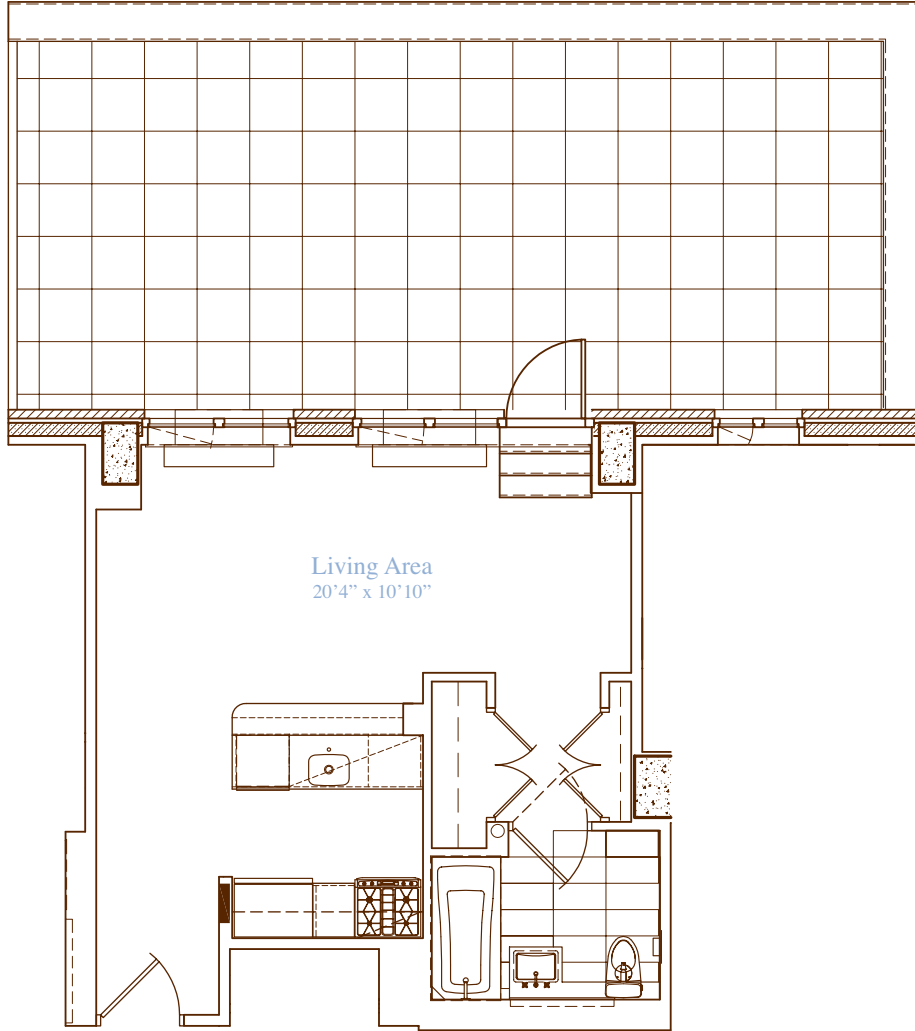

apartment: 8 T  
approximate square footage: 468  
bedrooms: **Alcove Studio**  
bathrooms: 1  
closets: 2  
terrace approximate square footage: 535

*finishes*

- Lofted Ceilings
- Hardwood Walnut Floors