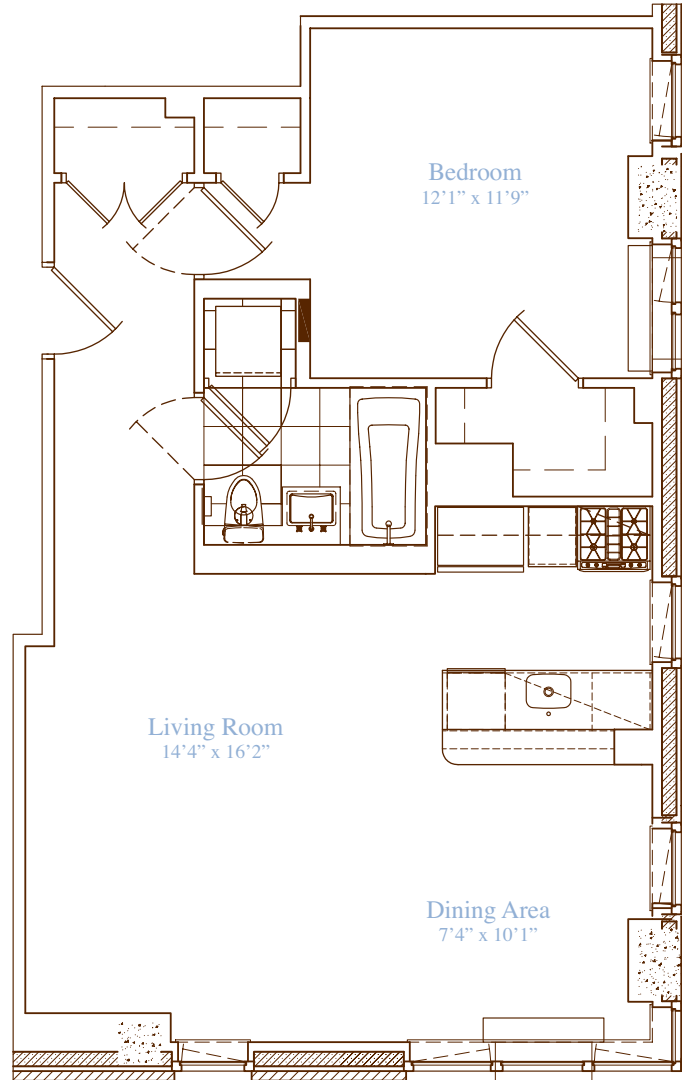

apartment: 9-14 E
approximate square footage: 805
bedrooms: 1
bathrooms: 1
closets: 1 walk-in, 3 traditional

finishes

- Lofted Ceilings
- Hardwood Walnut Floors

Allmilmö Kitchen

- GE Profile Stainless Steel Appliances
- Caesarstone Countertops
- Bianco Maple Cabinetry

Bathrooms

- Italian Porcelain Tile
- Kohler Fixtures
- Allmilmö Bianco Maple Cabinetry

Washer and Dryer Hookup

notes

SESSANTA

sessanta60.com | 212.204.0060