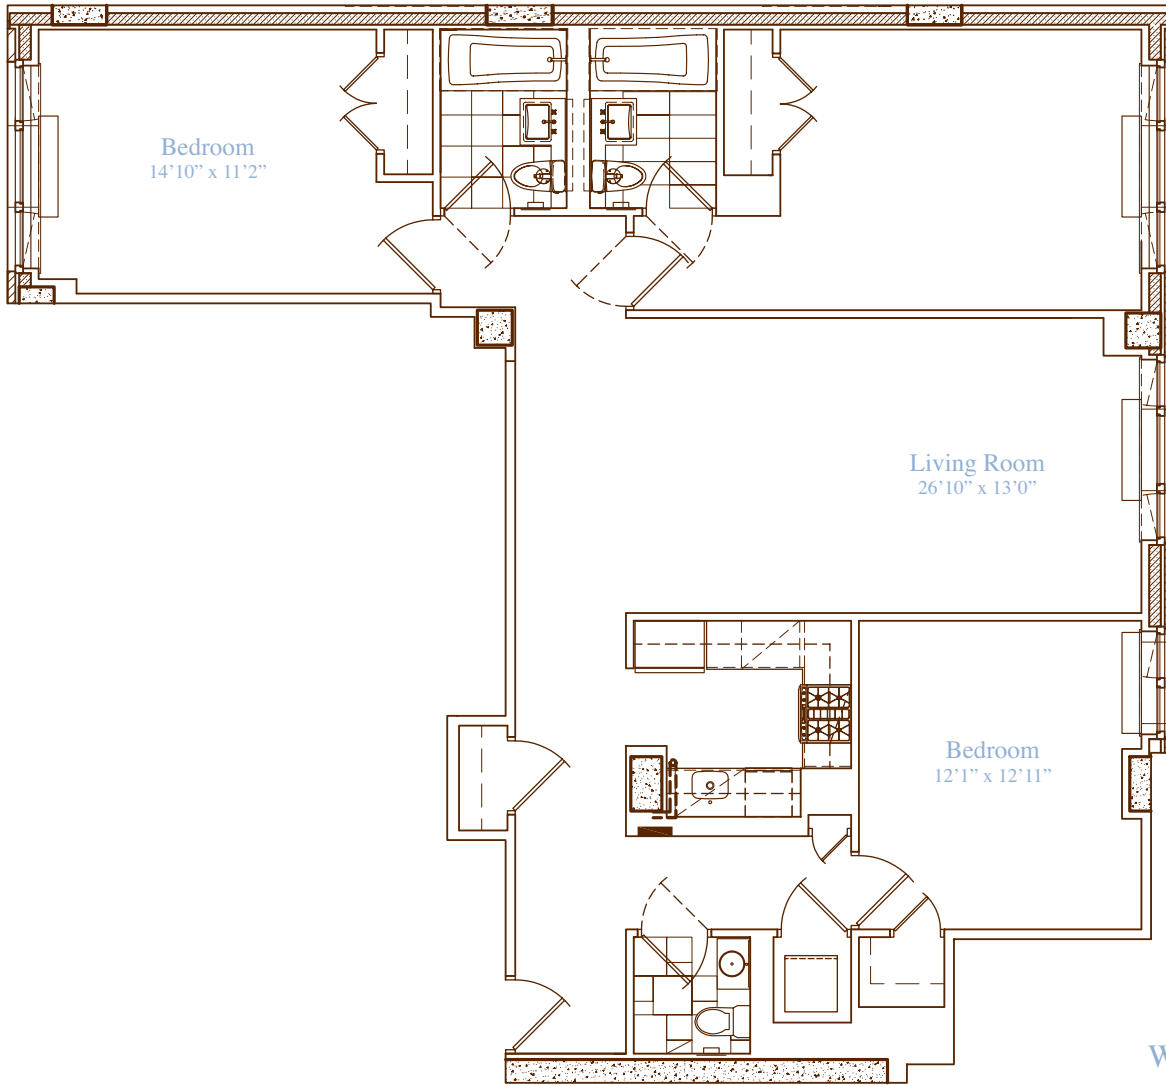

apartment: 2-7 E
approximate square footage: 1,481
bedrooms: 3
bathrooms: 2 full, 1 powder room
closets: 1 walk-in, 4 traditional

finishes

- Lofted Ceilings
- Hardwood Walnut Floors

Allmilmö Kitchen

- GE Profile Stainless Steel Appliances
- Caesarstone Countertops
- Bianco Maple Cabinetry

Bathrooms

- Italian Porcelain Tile
- Kohler Fixtures
- Allmilmö Bianco Maple Cabinetry

Washer and Dryer Hookup

notes

SESSANTA

sessanta60.com | 212.204.0060