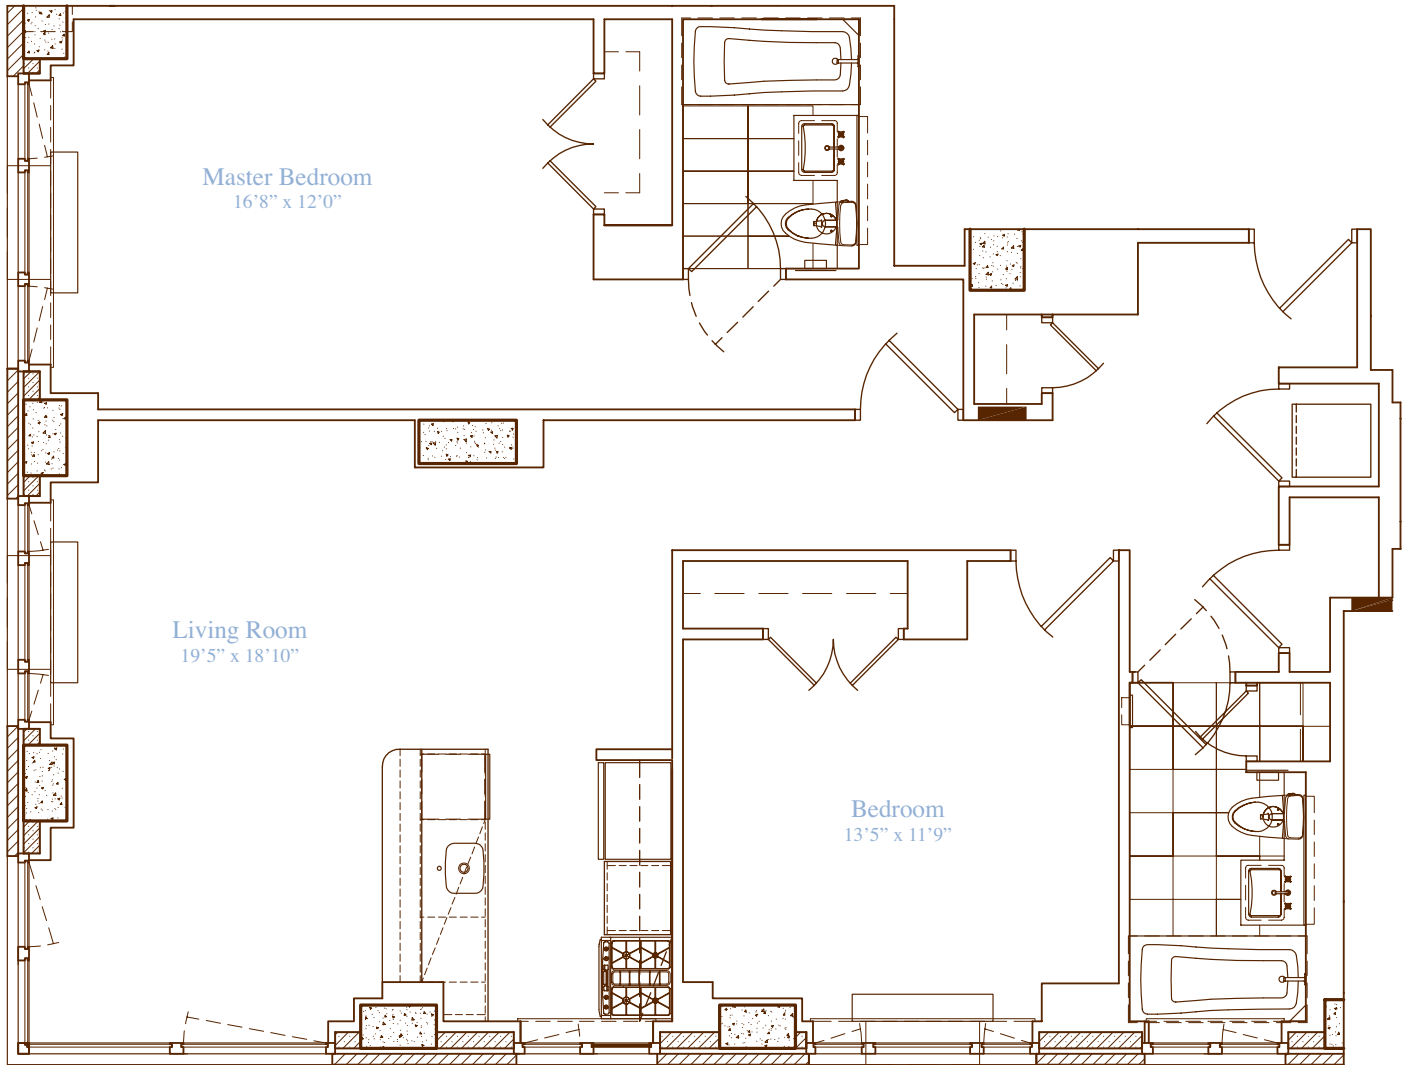

apartment: 15-26 P
approximate square footage: 1,263
bedrooms: 2
bathrooms: 2
closets: 2 walk-in, 4 traditional

finishes

- Lofted Ceilings
- Hardwood Walnut Floors

Allmilmö Kitchen

- GE Profile Stainless Steel Appliances
- Caesarstone Countertops
- Bianco Maple Cabinetry

Bathrooms

- Italian Porcelain Tile
- Kohler Fixtures
- Allmilmö Bianco Maple Cabinetry

Washer and Dryer Hookup

notes

SESSANTA

sessanta60.com | 212.204.0060